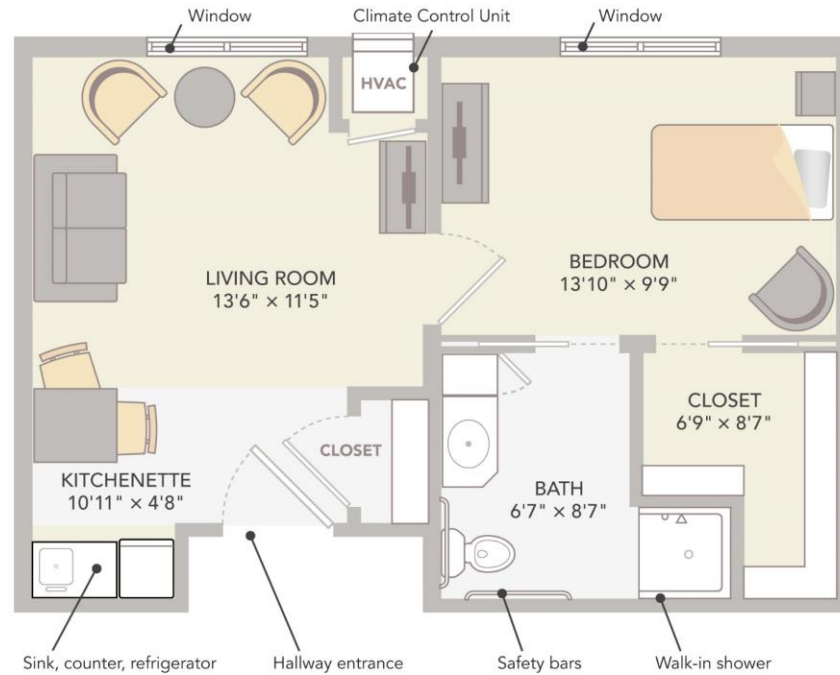

## ABINGDON HOUSE

12 One Bedroom Apartments, 1 Couples Apartment

# WindsorMeade

WILLIAMSBURG

Typical One Bedroom Apartment Floor Plan: 1 Bedroom, 1 Bath, Kitchenette

*Individual rooms vary slightly.*